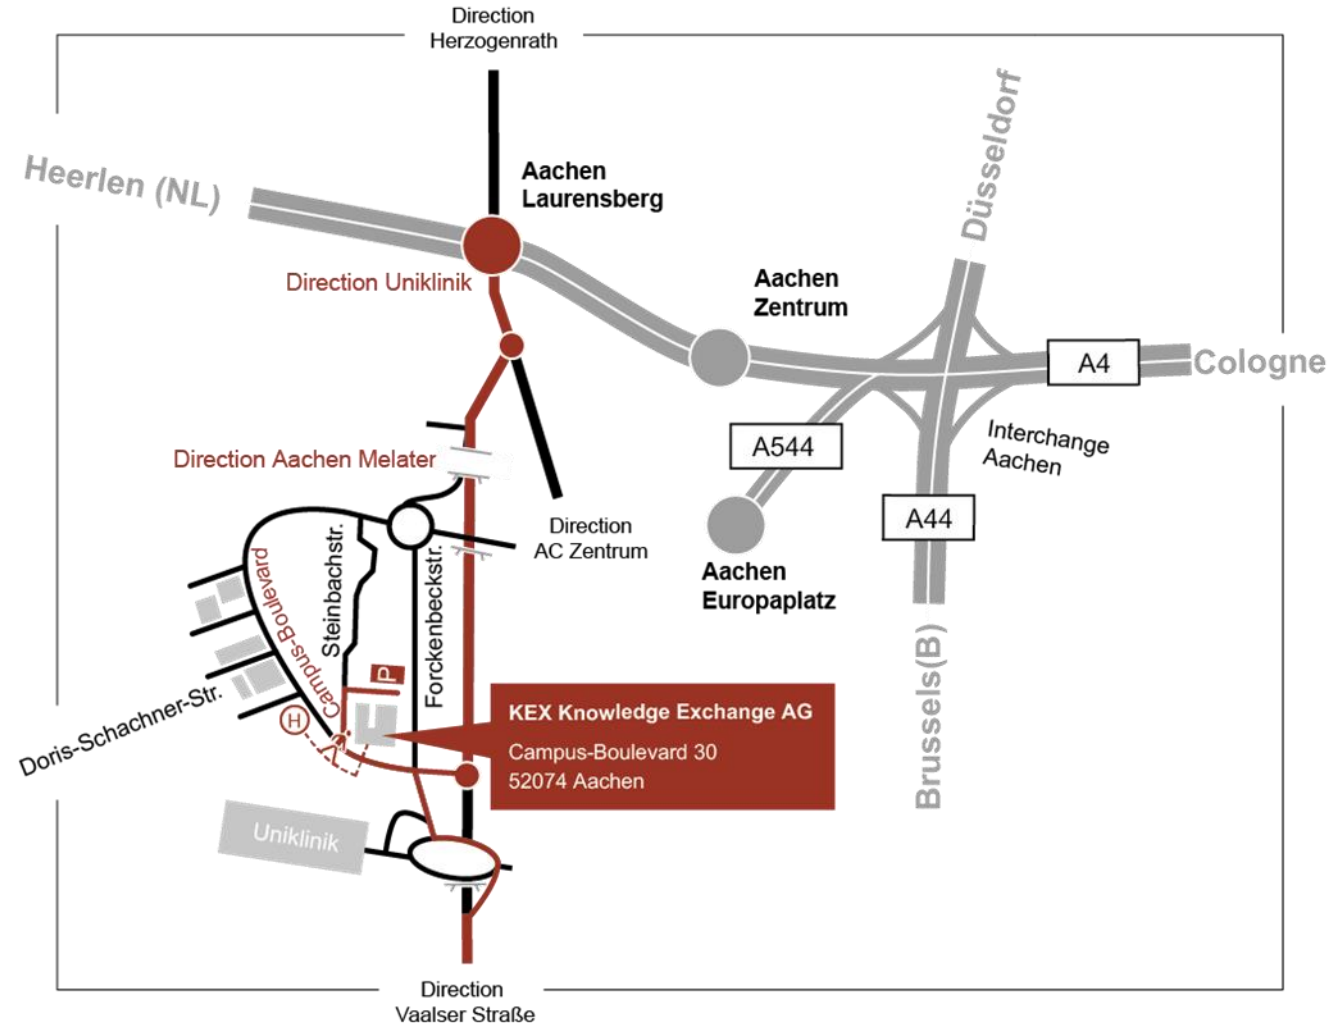

# DIRECTIONS TO KEX KNOWLEDGE EXCHANGE AG

Campus-Boulevard 30, 52074 Aachen Germany

## Arriving by car (from interchange Aachen A4/A44)

- Take the motorway A4 towards *Aachen/Heerlen/Antwerpen* until exit *Aachen Laurensberg*.
- After the exit turn right in the direction *Aachen Laurensberg*. Follow the *Kohlscheider Straße*.
- After 900 meters, bear right in the direction of *Uniklinik RWTH Aachen*.
- Take the fourth exit *Campus Melaten* and go straight across the intersection into *Campus-Boulevard*.
- At the junction with *Steinbachstraße*, you will find the *Cluster Production Engineering, Campus-Boulevard 30*.
- Please notice: The address might not be discoverable by navigation systems yet. Please use the address »Steinbachstraße 25« instead.**

## Arriving by bus

- The closest bus station to the *Cluster Production Engineering* is *Wilfried-König-Straße*. You can take the *lines 12* and *22* to *Campus Melaten* to get here.

If you have any questions, please contact us at the following number: +49 (0) 241 51038 600