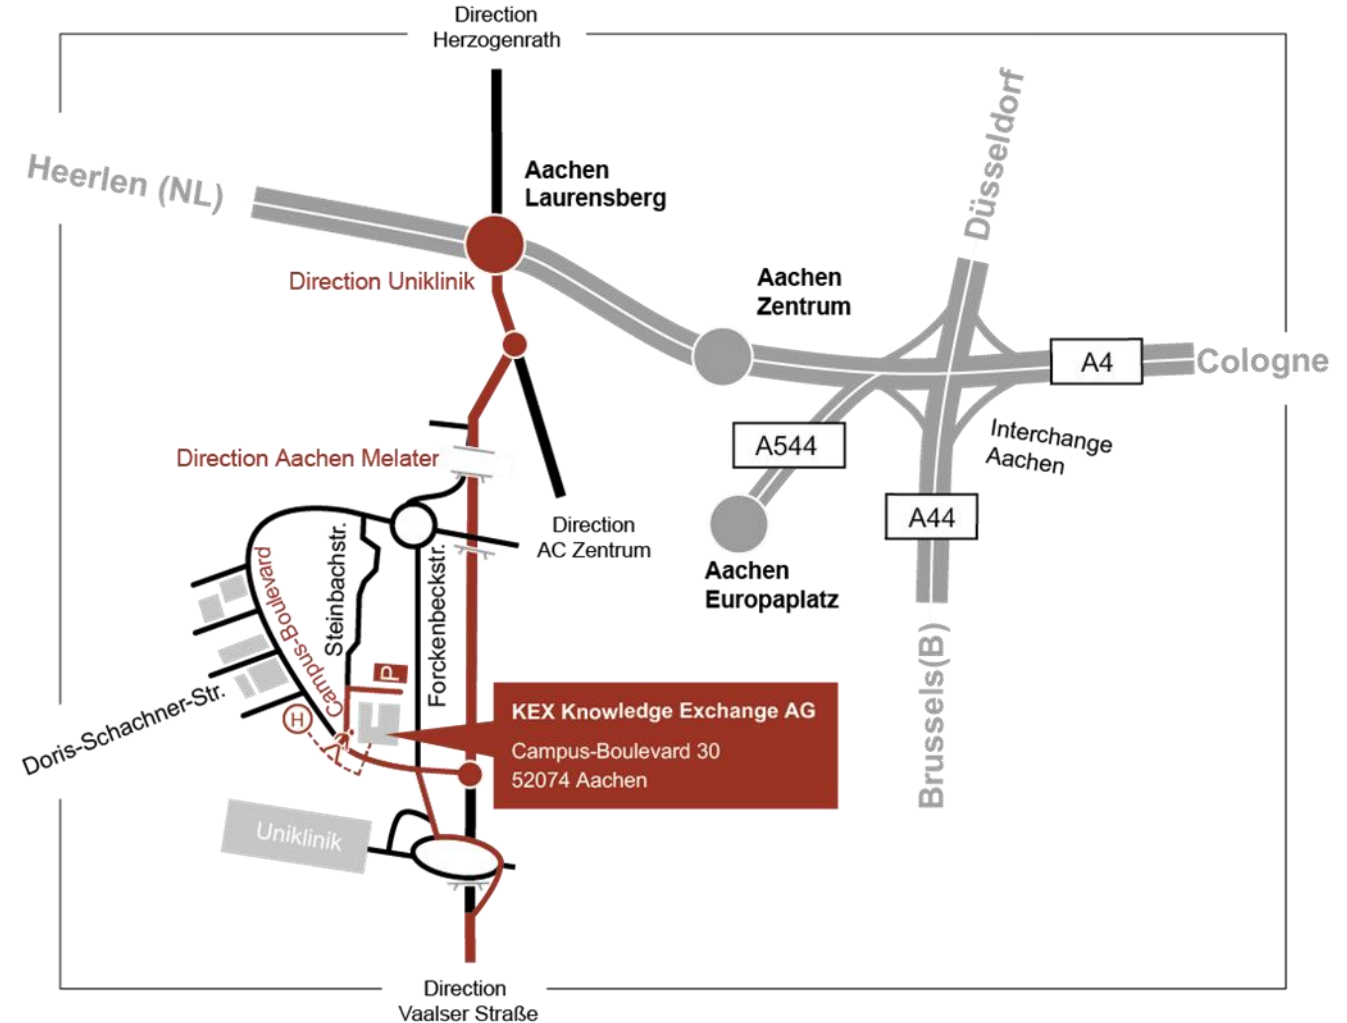

## Arriving by car (from interchange Aachen A4/A44)

- Take the motorway A4 towards *Aachen/Heerlen/Antwerpen* until exit *Aachen Laurensberg*.
- After the exit turn right in the direction *Aachen Laurensberg*. Follow the *Kohlscheider Straße*.
- After 900 meters, bear right in the direction of *Uniklinik RWTH Aachen*.
- Take the fourth exit *Campus Melaten* and go straight across the intersection into *Campus-Boulevard*.
- At the junction with *Steinbachstraße*, you will find the *Cluster Production Engineering, Campus-Boulevard 30*.
- Please notice: The address might not be discoverable by navigation systems yet. Please use the address »Steinbachstraße 25« instead.**

# DIRECTIONS TO KEX KNOWLEDGE EXCHANGE AG

Campus-Boulevard 30, 52074 Aachen Germany

## Arriving by plane

- You can fly to the airports *Düsseldorf International* or *Köln/Bonn-Konrad Adenauer*. There are train connections to *Aachen* from both airports. For more information please visit [www.db.de](http://www.db.de).

## Arriving by bus

- The closest bus station to the *Cluster Production Engineering* is *Wilfried-König-Straße*. You can take the *lines 12* and *22* to *Campus Melaten* to get here.

If you have any questions, please contact us at the following number: +49 (0) 241 51038 600