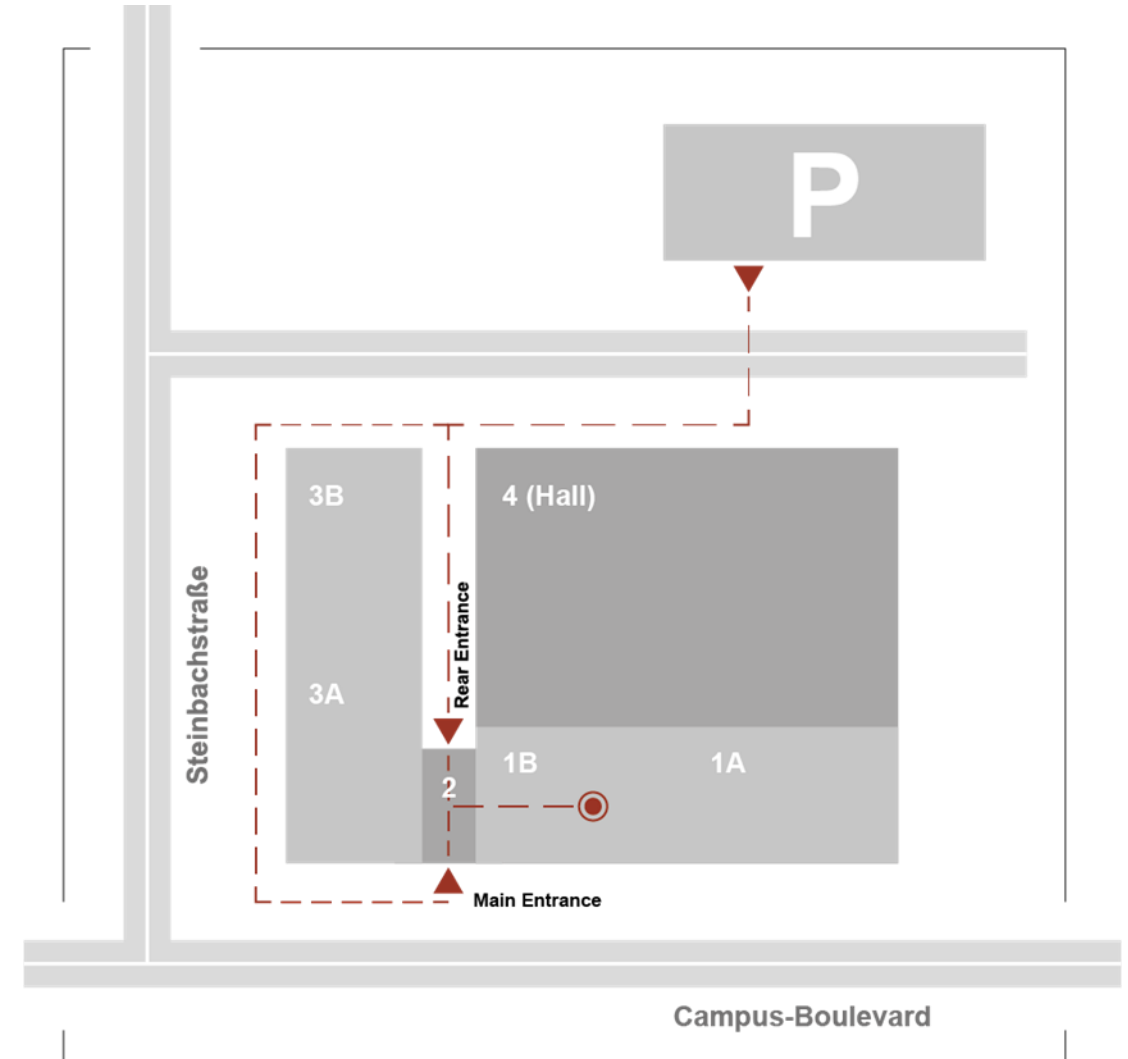

# PARKING ADVISE AND LOCATION PLAN

## KEX Office Space

**We advise you to park inside the parking garage next to the Production Engineering Cluster.**

The entrance is located behind the Cluster building on *Steinbachstraße* close to the junction *Steinbachstraße* and Campus Boulevard.

You do not need any parking ticket.

KEX Knowledge Exchange AG is located in 2 minutes walking distance from the garage.

- Take **the main entrance, turn right** and take the **first elevator to the 4<sup>th</sup> floor (building 1B)**.
- Take the **rear entrance, turn left** and take the **first elevator to the 4<sup>th</sup> floor (building 1B)**.